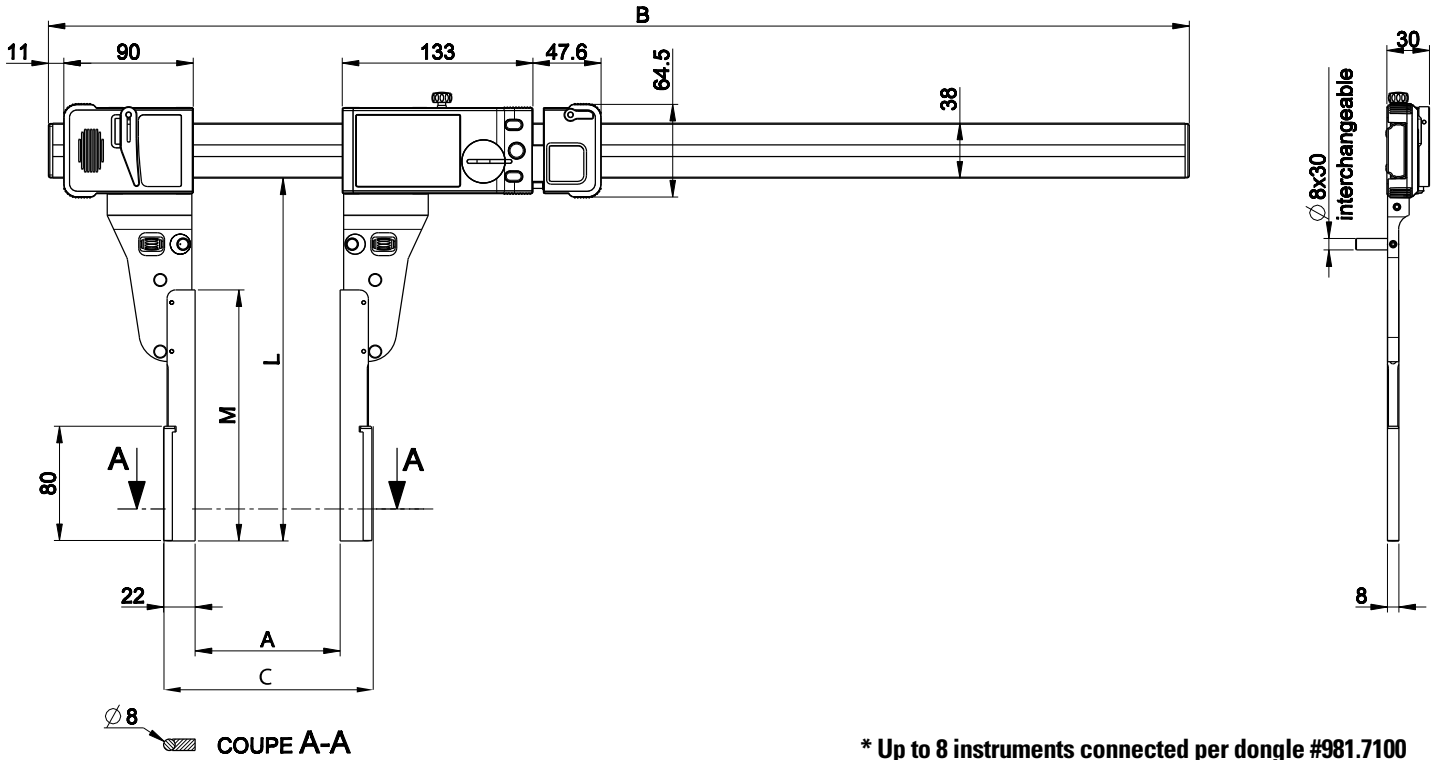

# UL4

SPECIAL EXECUTIONS | SPECIAL JAWS TYPE C

\* Up to 8 instruments connected per dongle #981.7100  
More informations on How to use Bluetooth® leaflet SYL\_1401\_EN\_BT

## TECHNICAL SPECIFICATIONS

		<b>811.2319.99</b>
<b>Special jaws (pair)</b>		Lenght L to specify with order (max 300 mm)
L max	mm	300
M	mm	L - 75

		UL 400	UL 600	UL 1000	UL 1500	UL 2000	UL 2500	UL 3000
<b>UL specification</b>		<b>Max. error. [µm] / Repeatability [µm]</b>						
With Jaws ≤ 200	mm	40/20	50/20	70/30	120/30	170/30	210/30	300/40
With Jaws ≤ 300	mm	50/30	60/30	90/30	150/30	200/40	300/40	400/50
Measuring range	mm	400	600	1000	1500	2000	2500	3000
A	mm	0-478	0-683	0-1093	0-1608	0-2123	0-2638	0-3153
C	mm	44-522	44-727	44-1137	44-1652	44-2167	44-2682	44-3197
B	mm	796	1001	1411	1926	2441	2956	3471
Resolution	mm	0.01						